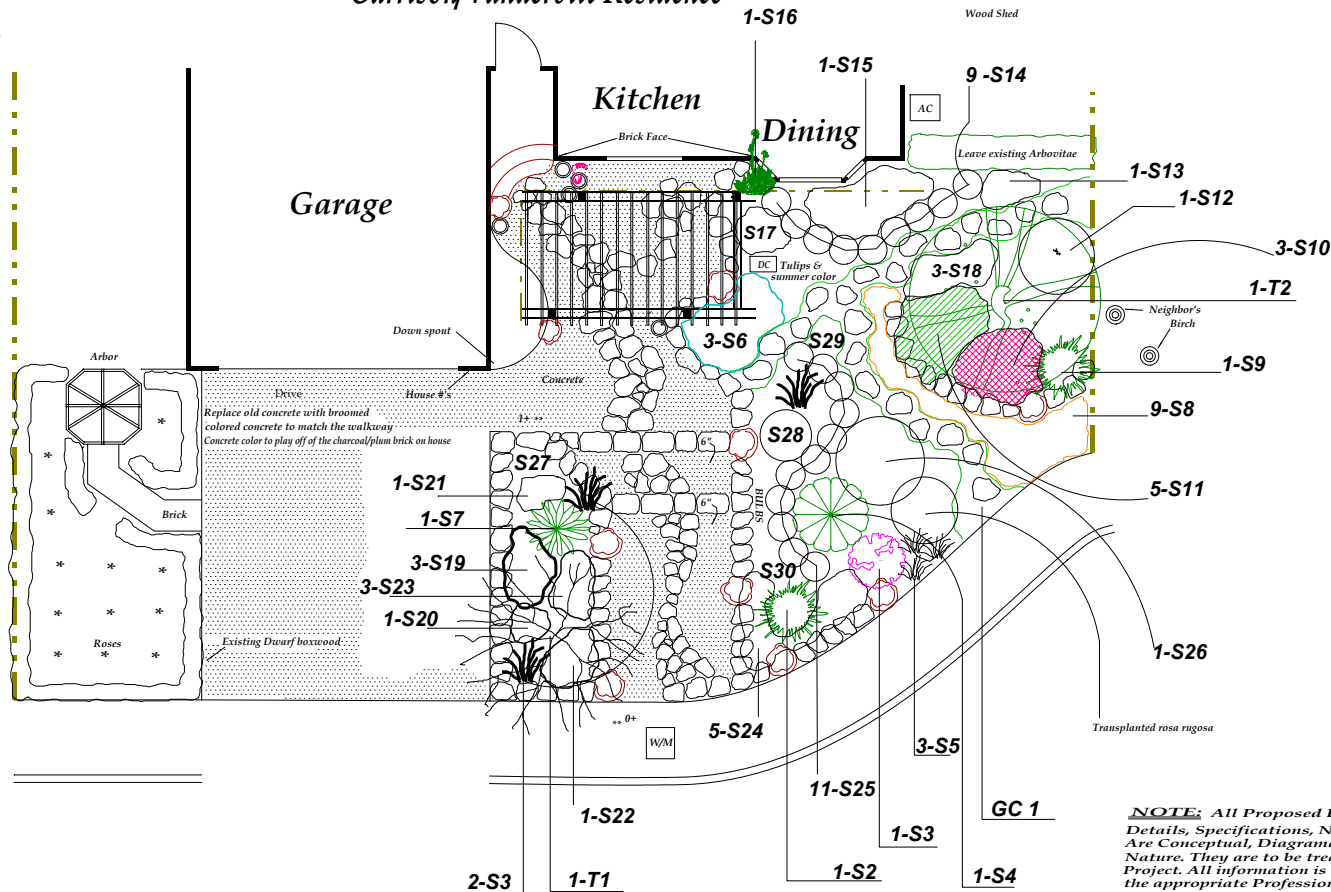

PLANT LEGEND

BOTANICAL NAME COMMON NAME SIZE

TREES

T1	ACER P. 'SANGO KAKU'	CORAL BARK MAPLE
T2	CERCIS	'FOREST PANSY'

SHRUBS

S1	BERBERIS T. 'ROSE GLOW'	ROSE GLOW BARBERY
S2	PICEA G. CONICA	SPIRALED DWARF ALBERTA SPRUCE
S3	PENNESITUM HAMLEIN	DWARF FOUNTAIN GRASS
S4	BUDDLEIA DAVIDII	DWARF BUTTERFLY BUSH
S5	HELECTOTRICHON S.	BLUE OAT GRASS
S6	LAVENDULA	HIDCOTE LAVENDER
S7	EGONIMOUS A. COM.	DWARF BURNING BUSH
S8	GAZANIA RIGENS	'DAYBREAK ORANGE'
S9	PICEA NIDIFORMIS	'BIRDS EYE NEST SPRUCE'
S10	ERICA	'HEATH'
S11	ARCTOSTAPHYLOS UV.	'MASSACHUSETTS KINKINIK'
S12	KALMIA LATIFOLIA	'MT. LAUREL'
S13	PHLOX PANICULATA	
S14	EGONIMOUS 'EMERALD GAITY'	
S15	FUSHIA MAGELLANICA	'HARDY FUSHIA BUSH'
S16	CANNA 'AMBASSADOR'	
S17	LUPINUS POLYPHYLLIS	'LUPINE'
S18	HEMEROCALLIS DAYLILY	'LADY JACKIE'
S19	HEMEROCALLIS DAYLILY	'STRAWBERRY FIELDS FOREVER'
S20	DIGITALIS PURPUREA	'FOXGLOVE'
S-21	ASTILBE	
S-22	GENISTA 'LYDIA BROOM'	
S-23	NANDINA DOMESTICA	'GULF STREAM'
S-24	PHLOX SUBULATA	
S-25	HEBE 'PATTY'S PURPLE'	
S-26	HIBISCUS SYRIACUS	'ROSE OF SHARON'
S-27	YUCCA FILAMENTOSA	'BRIGHT EDGE'
S-28	LILLIUM CANADENSE	'CANADIAN LILY'
S-29	IMPERATA C.	'JAPANESE BLOODGRASS'
S-30	HEUCHERA	'BRONZE BEACON'

GROUNDCOVERS

GC1	LAURENTIA AXILLARIS	BLUE STAR CREEPER
-----	---------------------	-------------------

Garrison/Vanderbilt Residence

SHEET:
1 OF 3

SCALE:
1" / 8'

DRAWN BY:
Dan Farwest

DATE:
Spring-Summer 2004